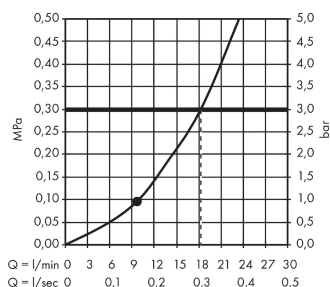

Crometta S

Overhead shower 240 1jet

Surfaces: **Chrome** Article Number: **26723000**

Description

product features

- shower head size: 240 mm
- ball-joint: overhead shower angle adjustable
- spray type: Rain
- flow rate Rain spray (at 0.3 MPa): 18 l/min
- material spray disc: plastic
- installation: ceiling or wall
- connection thread G 1/2
- connection dimension: DN15

Technology

Product image

Scale drawing

Flowchart

The consumption was measured in combination with the appropriate fittings (thermosta/mixer/ in-wall valve) to reflect actual application in practice.