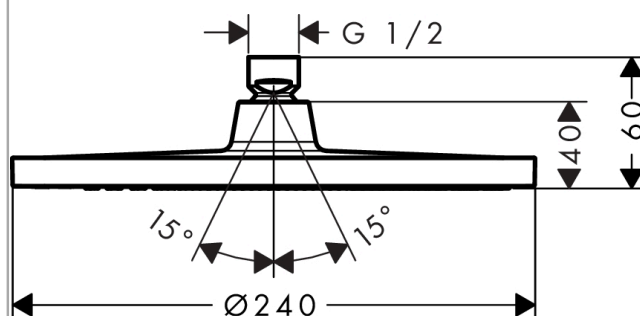

Crometta S

Overhead shower 240 1jet

Surfaces: **Chrome** Article Number: **26723000**

Description

product features

- shower head size: 240 mm
- ball-joint: overhead shower angle adjustable
- spray type: Rain
- flow rate Rain spray (at 0.3 MPa): 18 l/min
- material spray disc: plastic
- installation: ceiling or wall
- connection thread G 1/2
- connection dimension: DN15

Technology

Product image

Scale drawing

Flowchart

The consumption was measured in combination with the appropriate fittings (thermosta/mixer/ in-wall valve) to reflect actual application in practice.